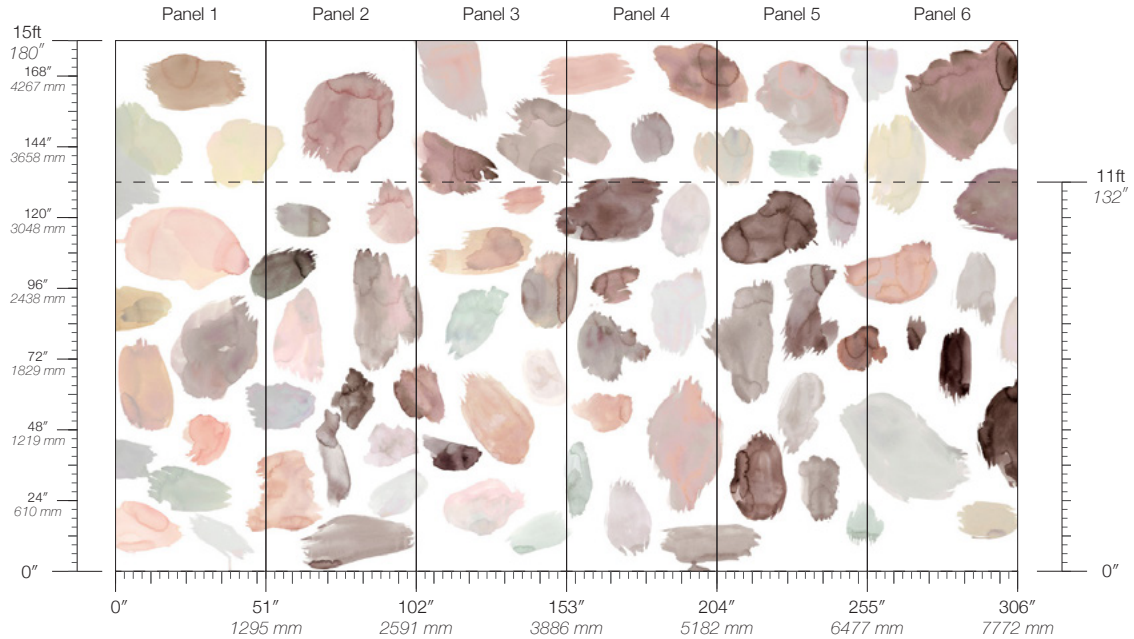

Palette Albers

Suitable for residential and commercial projects

COLOR
Albers

STOCK
Made to order

REPEAT
Non-repeating

CONTACT
sales@calicowallpaper.com
+1 718 243 1705
57 Lispenard Street
New York, NY 10013 USA

ITEM
2602

MINIMUM
1 panel

LEAD TIME
4 weeks to print

CONTENT
Type II Vinyl

MAINTENANCE
Water-based cleanser

ORIGIN
USA

DISCLAIMER
Panel maps represent mural artwork only. Reference the physical sample for color and texture.

PANEL WIDTH
51" / 1295 mm trimmed

FLAMMABILITY
ASTM E84 Adhered Class A

DETAILS
Custom options available

PANEL HEIGHT
132" / 3353 mm standard
180" / 4572 mm extended

ENVIRONMENTAL
Recycled Content, Phthalate Free
Low VOC, HPD Available

PRICE
Available upon request